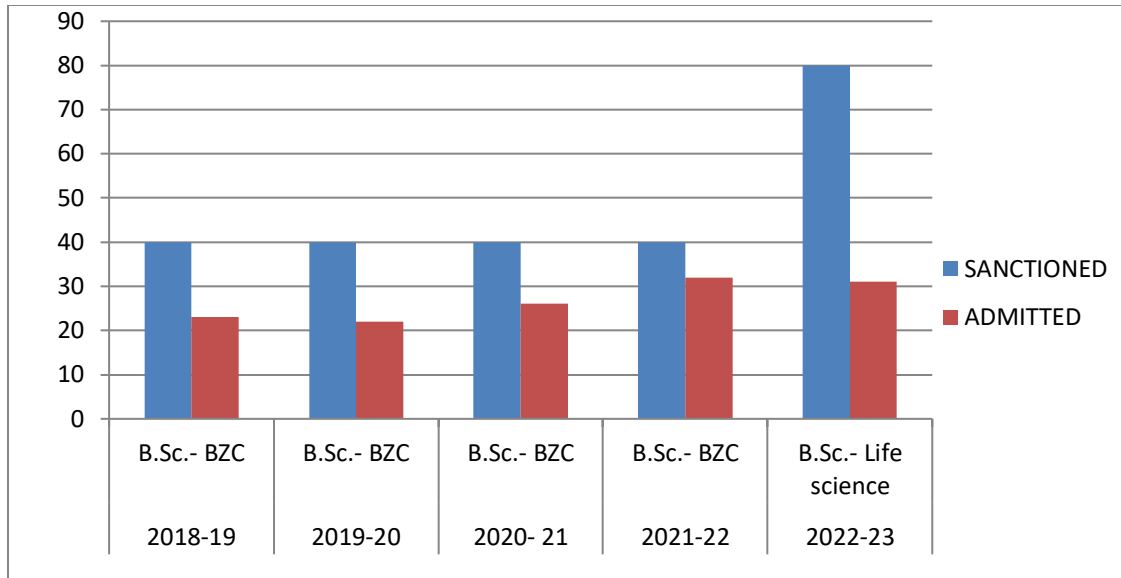

**TELANGANA TRIBAL WELFARE RESIDENTIAL DEGREE
COLLEGE (WOMEN)**

HRD campus, DEVARAKONDA, NALGONDA-508248 (College code: 4133)

Recognized by UGC, India; Affiliated to Mahatma Gandhi University, Nalgonda.

e-mail: ttwrdcgirls.deverakonda@gmail.com; Mobile No: 9908330585

Department of zoology

ADMISSION STATUS 2018-2022

YEAR	GROUP	SANCTIONED	ADMITTED
2018-19	B.Sc.- BZC	40	23
2019-20	B.Sc.- BZC	40	22
2020- 21	B.Sc.- BZC	40	26
2021-22	B.Sc.- BZC	40	32
2022-23	B.Sc.- Life science	80	31